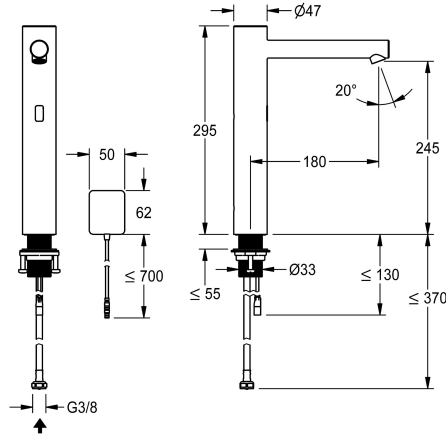

KWC ONO E

Automatic tap, touchless – Washbasin

Modell-Linie: ONO E | 12.576.123.700FL

Umyvadlové armatury | Elektronické armatury

KWC-No.

3600001586

stainless steel, A 180, flexible connection hose, without drain fitting, surface-mounted power supply unit, without mixing

- * Automatic, non-contact, basin
- opto-electronic controlled
- * For top-mounted basins
- * Made of stainless steel
- * Without mixing
- for cold or mixed water supply
- * EcoProtect - water-saving device
- * Control electronics
- 24-hour hygiene flushing adjustable
- Safety shutdown in case of continuous reflection
- Storage of statistical data
- * Fixed spout

- Neoperl® Perlator® SSR, swivelling jet regulator
- * Electrovalve
- * Flexible connection hose 3/8"
- * QuickInstallation - Fastening via threaded connection M33 x 1.5 with locking screws
- * Mounting hole size ø35 mm
- * Scope of delivery:
 - Mains receiver 100-240 V AC - 6.75 V DC
 - * Order separately (optional or if required):
 - Possibility of parameterization via bidirectional remote control, or C-module (3600001331) with an app

Technické údaje

ATT-KWC-EL_STEUERUNG
Connection
ATT-KWC-AUSLAUF
ATT-KWC-STROMVERSORGUNG
ATT-KWC-FARBCODE
Installation_type
Faucet_typ
Measure_Height
Projection_A

berührungslos
05
fixovaná
Netz AP
stainless steel
für Waschschüssel
Elektronik
295
A180