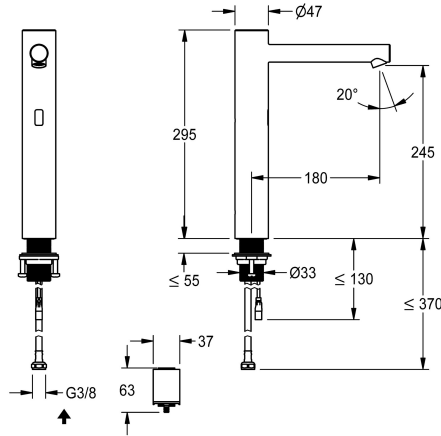

KWC ONO E

Automatic tap, touchless – Washbasin

Modell-Linie: ONO E | 12.576.103.700FL

Kranar | Elektronické armatury

KWC-No.

3600001585

stainless steel, A 180, flexible connection hose, without drain fitting, battery, without mixing

- * Automatic, non-contact, basin
- opto-electronic controlled
- * For top-mounted basins
- * Made of stainless steel
- * Without mixing
- for cold or mixed water supply
- * EcoProtect - water-saving device
- * Control electronics
- 24-hour hygiene flushing adjustable
- Safety shutdown in case of continuous reflection
- Storage of statistical data
- * Fixed spout

- Neoperl® Perlator® SSR, swivelling jet regulator
- * Electrovalve
- * Flexible connection hose 3/8"
- * QuickInstallation - Fastening via threaded connection M33 x 1.5 with locking screws
- * Mounting hole size ø35 mm
- * Scope of delivery:
 - Battery compartment including battery 6V Lithium CRP2 for mounting under the washbasin
- * Order separately (optional or if required):
 - Possibility of parameterization via bidirectional remote control, or C-module (3600001331) with an app

Technical Data

A_Spout_Spray
ATT-KWC-EL_STEUERUNG
Connection
ATT-KWC-AUSLAUF
ATT-KWC-STROMVERSORGUNG
ATT-KWC-FARBCODE
Installation_type
Faucet_typ
Measure_Height
G_Acoustic group
Projection_A
EnergyLabelCH