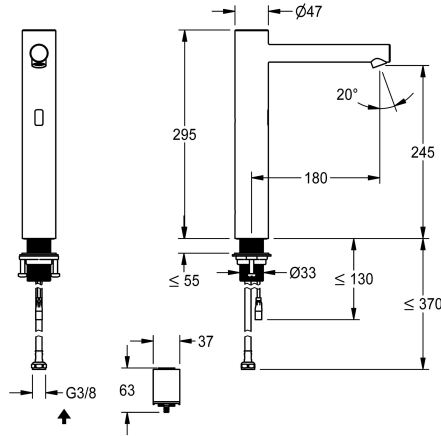

KWC ONO E

Automatic tap, touchless – Washbasin

Modell-Linie: ONO E | 12.576.103.700FL

Hanat | Elektroniset hanat

KWC-No.

360001585

stainless steel, A 180, flexible connection hose, without drain fitting, battery, without mixing

- * Automatic, non-contact, basin
- opto-electronic controlled
- * For top-mounted basins
- * Made of stainless steel
- * Without mixing
- for cold or mixed water supply
- * EcoProtect - water-saving device
- * Control electronics
- 24-hour hygiene flushing adjustable
- Safety shutdown in case of continuous reflection
- Storage of statistical data
- * Fixed spout

- Neoperl® Perlator® SSR, swivelling jet regulator
- * Electrovalve
- * Flexible connection hose 3/8"
- * QuickInstallation - Fastening via threaded connection M33 x 1.5 with locking screws
- * Mounting hole size ø35 mm
- * Scope of delivery:
 - Battery compartment including battery 6V Lithium CRP2 for mounting under the washbasin
- * Order separately (optional or if required):
 - Possibility of parameterization via bidirectional remote control, or C-module (360001331) with an app

NEW

Tekniset tiedot

A_Spout_Spray
ATT-KWC-EL_STEUERUNG
Connection
Spout
ATT-KWC-STROMVERSORGUNG
Värikoodi
Installation_type
Faucet_typ
Measure_Height
G_Acoustic group
Projection_A
EnergyLabelCH
IviCode

4.8 l/min (3 bar)
berührungslos
05
Kiinnitetty
Batterie
stainless steel
für Waschschüssel
Elektronik
295
I
A180
A
0