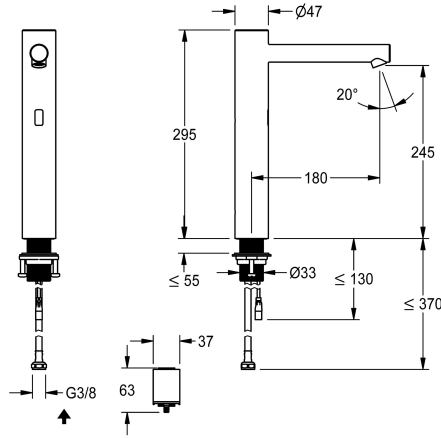

## KWC ONO E

Automatic tap, touchless – Washbasin

Modell-Linie: ONO E | 12.576.103.700FL

Taps | Electronic taps

### KWC-No.

**360001585**

stainless steel, A 180, flexible connection hose, without drain fitting, battery, without mixing

- \* Automatic, non-contact, basin
- opto-electronic controlled
- \* For top-mounted basins
- \* Made of stainless steel
- \* Without mixing
- for cold or mixed water supply
- \* EcoProtect - water-saving device
- \* Control electronics
- 24-hour hygiene flushing adjustable
- Safety shutdown in case of continuous reflection
- Storage of statistical data
- \* Fixed spout

- Neoperl® Perlator® SSR, swivelling jet regulator
- \* Electrovalve
- \* Flexible connection hose 3/8"
- \* QuickInstallation - Fastening via threaded connection M33 x 1.5 with locking screws
- \* Mounting hole size ø35 mm
- \* Scope of delivery:
  - Battery compartment including battery 6V Lithium CRP2 for mounting under the washbasin
- \* Order separately (optional or if required):
  - Possibility of parameterization via bidirectional remote control, or C-module (360001331) with an app

### Technical Data

Flow rate
Electronical control
Connection
Spout
Power supply
Color code
Installation type
Faucet_typ
Measure Height
Acoustic group
Projection A
Energy label

4.8 l/min (3 bar)
Automatic, non-contact
Pressure Balance1
fixed
battery
stainless steel
for top-mounted sinks
Electronic
295
I
A 180
A