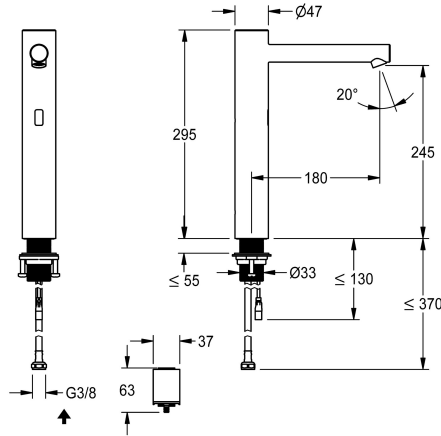

KWC ONO E

Automatic tap, touchless – Washbasin

Modell-Linie: ONO E | 12.576.103.700FL

Taps | Electronic taps

KWC-No.

360001585

stainless steel, A 180, flexible connection hose, without drain fitting, battery, without mixing

- Neoperl® Perlator® SSR, swivelling jet regulator
- * Electrovalve
- * Flexible connection hose 3/8"
- * QuickInstallation - Fastening via threaded connection M33 x 1.5 with locking screws
- * Mounting hole size ø35 mm
- * Scope of delivery:
 - Battery compartment including battery 6V Lithium CRP2 for mounting under the washbasin
- * Order separately (optional or if required):
 - Possibility of parameterization via bidirectional remote control, or C-module (3600001331) with an app

Technical Data

Flow rate
Electronical control
Connection
Spout
Power supply
Color code
Installation type
Faucet_typ
Dimension Height
Acoustic group
Projection A
Energy label

4.8 l/min (3 bar)
Automatic, non-contact
Pressure Balance1
fixed
battery
stainless steel
for top-mounted sinks
Electronic
295
I
A 180
A

**2-button remote control for fittings F3
and F5**

2030036849
ACEX9004

C module

3600001331
ACEX9020
