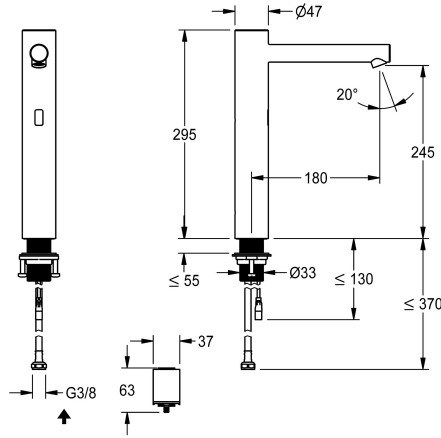

### KWC-No.

**360001585**

stainless steel, A 180, flexible connection hose, without drain fitting, battery, without mixing

- \* Automatic, non-contact, basin
- opto-electronic controlled
- \* For top-mounted basins
- \* Made of stainless steel
- \* Without mixing
- for cold or mixed water supply
- \* EcoProtect - water-saving device
- \* Control electronics
- 24-hour hygiene flushing adjustable
- Safety shutdown in case of continuous reflection
- Storage of statistical data
- \* Fixed spout

- Neoperl® Perlator® SSR, swivelling jet regulator
- \* Electrovalve
- \* Flexible connection hose 3/8"
- \* QuickInstallation - Fastening via threaded connection M33 x 1.5 with locking screws
- \* Mounting hole size ø35 mm
- \* Scope of delivery:
  - Battery compartment including battery 6V Lithium CRP2 for mounting under the washbasin
- \* Order separately (optional or if required):
  - Possibility of parameterization via bidirectional remote control, or C-module (3600001331) with an app

### Technical Data

Flow rate
Electronical_control
Connection
Spout
Power_supply
Color code
Installation_type
Faucet_typ
Dimension Height
G_Acoustic group
Projection_A
Energy Label

4.8 l/min (3 bar)
Automatic, non-contact
Pressure Balance1
fixed
battery
stainless steel
for top-mounted sinks
Electronic
295
I
A 180
A

**2-button remote control for fittings F3  
and F5**

**2030036849**  
ACEX9004

**C module**

**3600001331**  
ACEX9020