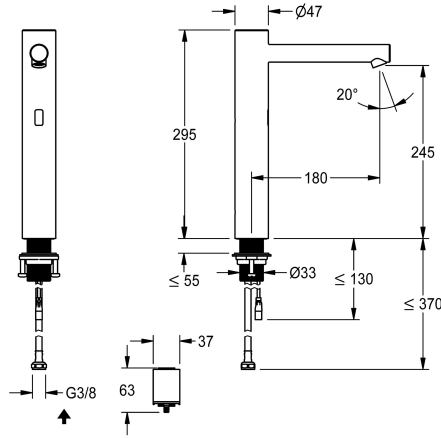

KWC ONO E

Automatic tap, touchless – Washbasin

Modell-Linie: ONO E | 12.576.103.700FL

Umyvadlové armatury | Elektronické armatury

KWC-No.

3600001585

stainless steel, A 180, flexible connection hose, without drain fitting, battery, without mixing

- * Automatic, non-contact, basin
- opto-electronic controlled
- * For top-mounted basins
- * Made of stainless steel
- * Without mixing
- for cold or mixed water supply
- * EcoProtect - water-saving device
- * Control electronics
- 24-hour hygiene flushing adjustable
- Safety shutdown in case of continuous reflection
- Storage of statistical data
- * Fixed spout

- Neoperl® Perlator® SSR, swivelling jet regulator
- * Electrovalve
- * Flexible connection hose 3/8"
- * QuickInstallation - Fastening via threaded connection M33 x 1.5 with locking screws
- * Mounting hole size ø35 mm
- * Scope of delivery:
 - Battery compartment including battery 6V Lithium CRP2 for mounting under the washbasin
- * Order separately (optional or if required):
 - Possibility of parameterization via bidirectional remote control, or C-module (3600001331) with an app

NEW

Technické údaje

A_Spout_Spray
ATT-KWC-EL_STEUERUNG
Connection
ATT-KWC-AUSLAUF
ATT-KWC-STROMVERSORGUNG
ATT-KWC-FARBCODE
Installation_type
Faucet_typ
Measure_Height
G_Acoustic group
Projection_A
EnergyLabelCH