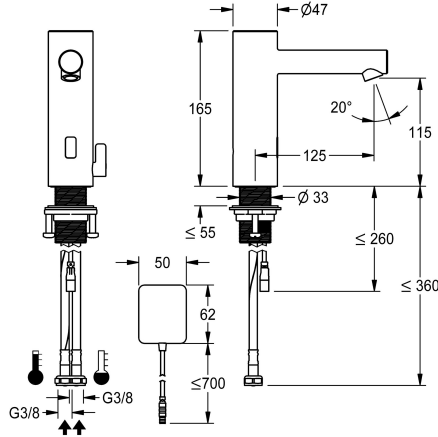

KWC ONO E

Automatic tap, touchless – Washbasin

Modell-Linie: ONO E | 12.576.022.700FL

Kranar | Elektronické armatury

KWC-No.

3600001584

stainless steel, A 125, flexible connection hoses, without drain fitting, surface-mounted power supply unit, with mixing

- * Automatic, non-contact, basin
- opto-electronic controlled
- * Made of stainless steel
- * With mixing
- adjustable, twist-proof temperature stop
- * EcoProtect - water-saving device
- * Control electronics
- 24-hour hygiene flushing adjustable
- Safety shutdown in case of continuous reflection
- Storage of statistical data
- * Fixed spout

- Neoperl® Perlator® SSR, swivelling jet regulator
- * Electrovalve
- * Flexible connection hoses 3/8"
- * QuickInstallation - Fastening via threaded connection M33 x 1.5 with locking screws
- * Mounting hole size ø35 mm
- * Scope of delivery:
 - Mains receiver 100-240 V AC - 6.75 V DC
 - * Order separately (optional or if required):
 - Possibility of parameterization via bidirectional remote control, or C-module (3600001331) with an app

Technical Data

| |
|-------------------------|
| ATT-KWC-EL_STEUERUNG |
| Connection |
| ATT-KWC-AUSLAUF |
| ATT-KWC-STROMVERSORGUNG |
| ATT-KWC-FARBCODE |
| Installation_type |
| Faucet_typ |
| Measure_Height |
| Projection_A |