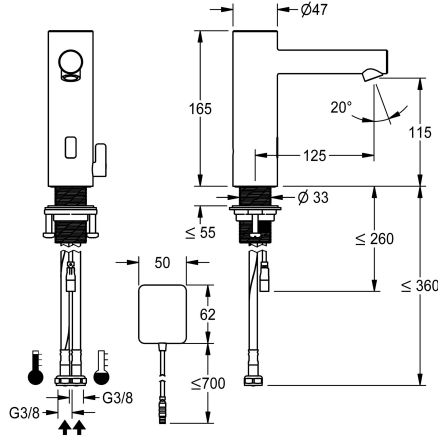

KWC ONO E

Automatic tap, touchless – Washbasin

Modell-Linie: ONO E | 12.576.022.700FL

Armatura umywalkowa | Armatura elektroniczna

KWC-No.

360001584

stainless steel, A 125, flexible connection hoses, without drain fitting, surface-mounted power supply unit, with mixing

- Neoperl® Perlator® SSR, swivelling jet regulator
- * Electrovalve
- * Flexible connection hoses 3/8"
- * QuickInstallation - Fastening via threaded connection M33 x 1.5 with locking screws
- * Mounting hole size ø35 mm
- * Scope of delivery:
 - Mains receiver 100-240 V AC - 6.75 V DC
 - * Order separately (optional or if required):
 - Possibility of parameterization via bidirectional remote control, or C-module (360001331) with an app

NEW

Dane techniczne

A_Spout_Spray
ATT-KWC-EL_STEUERUNG
Connection
ATT-KWC-AUSLAUF
ATT-KWC-STROMVERSORGUNG
ATT-KWC-FARBCODE
Installation_type
Faucet_typ
Dimension Height
G_Acoustic group
Projection_A
EnergyLabelCH

4.8 l/min (3 bar)
berührungslös
04
fest
Netz AP
stainless steel
Standmontage
Elektronik
165
I
A125
A

Akcesoria opcjonalne

KWC ONO E

Automatic tap, touchless – Washbasin

Modell-Linie: ONO E | 12.576.022.700FL