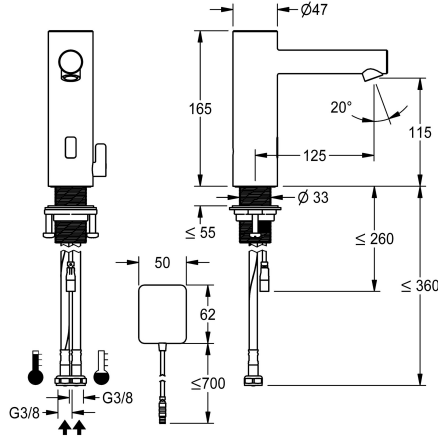

## KWC ONO E

Automatic tap, touchless – Washbasin

Modell-Linie: ONO E | 12.576.022.700FL

Hanat | Elektroniset hanat

### KWC-No.

**3600001584**

stainless steel, A 125, flexible connection hoses, without drain fitting, surface-mounted power supply unit, with mixing

- \* Automatic, non-contact, basin
- opto-electronic controlled
- \* Made of stainless steel
- \* With mixing
- adjustable, twist-proof temperature stop
- \* EcoProtect - water-saving device
- \* Control electronics
- 24-hour hygiene flushing adjustable
- Safety shutdown in case of continuous reflection
- Storage of statistical data
- \* Fixed spout

- Neoperl® Perlator® SSR, swivelling jet regulator
- \* Electrovalve
- \* Flexible connection hoses 3/8"
- \* QuickInstallation - Fastening via threaded connection M33 x 1.5 with locking screws
- \* Mounting hole size ø35 mm
- \* Scope of delivery:
- Mains receiver 100-240 V AC - 6.75 V DC
- \* Order separately (optional or if required):
- Possibility of parameterization via bidirectional remote control, or C-module (3600001331) with an app

### Tekniset tiedot

A_Spout_Spray
ATT-KWC-EL_STEUERUNG
Connection
Spout
ATT-KWC-STROMVERSORGUNG
ATT-KWC-FARBCODE
Installation_type
Faucet_typ
Measure_Height
G_Acoustic group
Projection_A
EnergyLabelCH
lviCode