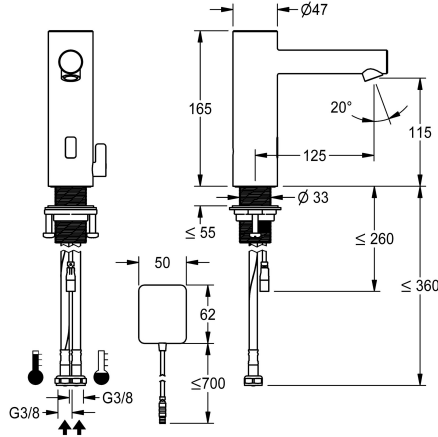

KWC ONO E

Automatic tap, touchless – Washbasin

Modell-Linie: ONO E | 12.576.022.700FL

Taps | Electronic taps

KWC-No.

360001584

stainless steel, A 125, flexible connection hoses, without drain fitting, surface-mounted power supply unit, with mixing

- * Automatic, non-contact, basin
- opto-electronic controlled
- * Made of stainless steel
- * With mixing
- adjustable, twist-proof temperature stop
- * EcoProtect - water-saving device
- * Control electronics
- 24-hour hygiene flushing adjustable
- Safety shutdown in case of continuous reflection
- Storage of statistical data
- * Fixed spout

- Neoperl® Perlator® SSR, swivelling jet regulator
- * Electrovalve
- * Flexible connection hoses 3/8"
- * QuickInstallation - Fastening via threaded connection M33 x 1.5 with locking screws
- * Mounting hole size ø35 mm
- * Scope of delivery:
 - Mains receiver 100-240 V AC - 6.75 V DC
- * Order separately (optional or if required):
 - Possibility of parameterization via bidirectional remote control, or C-module (360001331) with an app

Technical Data

Electronical control
Connection
Spout
Power supply
Color code
Installation type
Faucet_typ
Measure Height
Projection A

Automatic, non-contact
Spare parts1
fixed
mains receiver
stainless steel
Pillar installation
Electronic
165
A 125