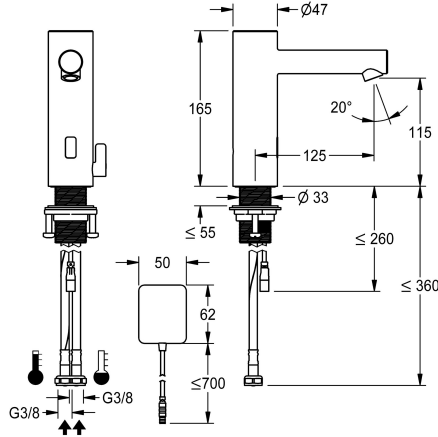

### KWC-No.

**3600001584**

stainless steel, A 125, flexible connection hoses, without drain fitting, surface-mounted power supply unit, with mixing

- \* Automatic, non-contact, basin
- opto-electronic controlled
- \* Made of stainless steel
- \* With mixing
- adjustable, twist-proof temperature stop
- \* EcoProtect - water-saving device
- \* Control electronics
- 24-hour hygiene flushing adjustable
- Safety shutdown in case of continuous reflection
- Storage of statistical data
- \* Fixed spout

- Neoperl® Perlator® SSR, swivelling jet regulator
- \* Electrovalve
- \* Flexible connection hoses 3/8"
- \* QuickInstallation - Fastening via threaded connection M33 x 1.5 with locking screws
- \* Mounting hole size ø35 mm
- \* Scope of delivery:
- Mains receiver 100-240 V AC - 6.75 V DC
- \* Order separately (optional or if required):
- Possibility of parameterization via bidirectional remote control, or C-module Z.540.137 with an app

### Technical Data

Flow rate
Electronical control
Connection
Spout
Power supply
Color code
Installation type
Faucet_typ
Measure Height
Acoustic group
Projection A
Energy label

4.8 l/min (3 bar)
Automatic, non-contact
Spare parts 1
fixed
mains receiver
stainless steel
Pillar installation
Electronic
165
I
A 125
A

## KWC ONO E

Automatic tap, touchless – Washbasin

Modell-Linie: ONO E | 12.576.022.700FL  
Taps | Electronic taps

**Bidirectional remote control for  
electronical fittings F3 and F5**

---

**2030036654**  
ACEX9005