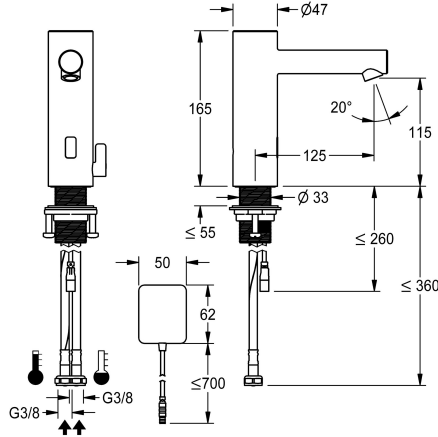

### KWC-No.

**360001584**

stainless steel, A 125, flexible connection hoses, without drain fitting, surface-mounted power supply unit, with mixing

- \* Automatic, non-contact, basin
- opto-electronic controlled
- \* Made of stainless steel
- \* With mixing
- adjustable, twist-proof temperature stop
- \* EcoProtect - water-saving device
- \* Control electronics
- 24-hour hygiene flushing adjustable
- Safety shutdown in case of continuous reflection
- Storage of statistical data
- \* Fixed spout

- Neoperl® Perlator® SSR, swivelling jet regulator
- \* Electrovalve
- \* Flexible connection hoses 3/8"
- \* QuickInstallation - Fastening via threaded connection M33 x 1.5 with locking screws
- \* Mounting hole size ø35 mm
- \* Scope of delivery:
  - Mains receiver 100-240 V AC - 6.75 V DC
- \* Order separately (optional or if required):
  - Possibility of parameterization via bidirectional remote control, or C-module (360001331) with an app

### Technical Data

Electronical control
Connection
Spout
Power supply
Color code
Installation type
Faucet_typ
Dimension Height
Projection A

Automatic, non-contact
Spare parts1
fixed
mains receiver
stainless steel
Pillar installation
Electronic
165
A 125

## KWC ONO E

Automatic tap, touchless – Washbasin

Modell-Linie: ONO E | 12.576.022.700FL

Taps | Electronic taps

**Bidirectional remote control for  
electronical fittings F3 and F5**

**2030036654**

ACEX9005