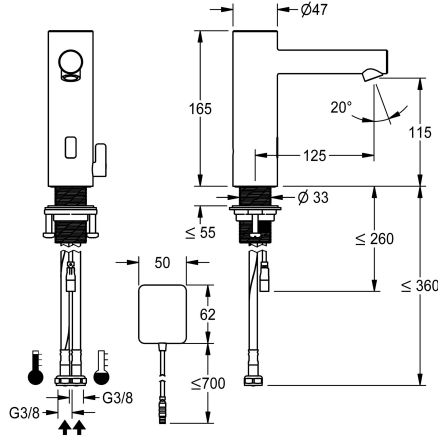

KWC ONO E

Automatic tap, touchless – Washbasin

Modell-Linie: ONO E | 12.576.022.700FL

Taps | Electronic taps

KWC-No.

360001584

stainless steel, A 125, flexible connection hoses, without drain fitting, surface-mounted power supply unit, with mixing

- Neoperl® Perlator® SSR, swivelling jet regulator
- * Electrovalve
- * Flexible connection hoses 3/8"
- * QuickInstallation - Fastening via threaded connection M33 x 1.5 with locking screws
- * Mounting hole size ø35 mm
- * Scope of delivery:
 - Mains receiver 100-240 V AC - 6.75 V DC
 - * Order separately (optional or if required):
 - Possibility of parameterization via bidirectional remote control, or C-module (360001331) with an app

Technical Data

Electronical_control
Connection
Spout
Power_supply
Color code
Installation_type
Faucet_typ
Dimension Height
Projection_A

Automatic, non-contact
Spare parts1
fixed
mains receiver
stainless steel
Pillar installation
Electronic
165
A 125

**2-button remote control for fittings F3
and F5**

2030036849
ACEX9004

C module

3600001331
ACEX9020
