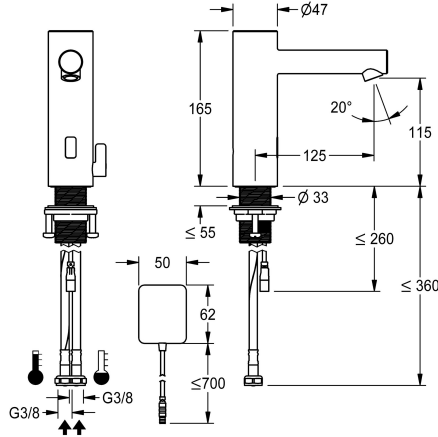

KWC ONO E

Automatic tap, touchless – Washbasin

Modell-Linie: ONO E | 12.576.022.700FL
Umyvadlové armatury | Elektronické armatury

KWC-No.

360001584

stainless steel, A 125, flexible connection hoses, without drain fitting, surface-mounted power supply unit, with mixing

- * Automatic, non-contact, basin
- opto-electronic controlled
- * Made of stainless steel
- * With mixing
- adjustable, twist-proof temperature stop
- * EcoProtect - water-saving device
- * Control electronics
- 24-hour hygiene flushing adjustable
- Safety shutdown in case of continuous reflection
- Storage of statistical data
- * Fixed spout

- Neoperl® Perlator® SSR, swivelling jet regulator
- * Electrovalve
- * Flexible connection hoses 3/8"
- * QuickInstallation - Fastening via threaded connection M33 x 1.5 with locking screws
- * Mounting hole size ø35 mm
- * Scope of delivery:
 - Mains receiver 100-240 V AC - 6.75 V DC
 - * Order separately (optional or if required):
 - Possibility of parameterization via bidirectional remote control, or C-module (360001331) with an app

NEW

Technické údaje

ATT-KWC-EL_STEUERUNG
Connection
ATT-KWC-AUSLAUF
ATT-KWC-STROMVERSORGUNG
ATT-KWC-FARBCODE
Installation_type
Faucet_typ
Measure_Height
Projection_A

berührungslos
04
fixovaná
Netz AP
stainless steel
Standmontage
Elektronik
165
A125