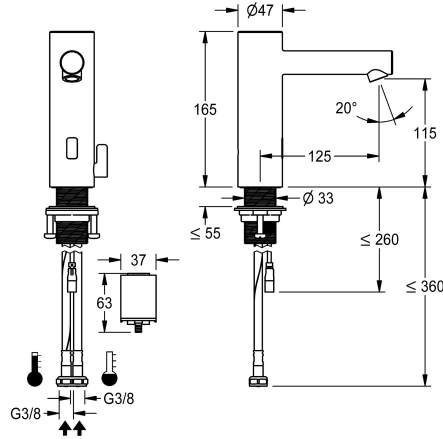

## KWC ONO E

Automatic tap, touchless – Washbasin

Modell-Linie: ONO E | 12.576.012.700FL

Kranar | Elektronické armatury

### KWC-No.

**3600001583**

stainless steel, A 125, flexible connection hoses, without drain fitting, battery, with mixing

- \* Automatic, non-contact, basin
- opto-electronic controlled
- \* Made of stainless steel
- \* With mixing
- adjustable, twist-proof temperature stop
- \* EcoProtect - water-saving device
- \* Control electronics
- 24-hour hygiene flushing adjustable
- Safety shutdown in case of continuous reflection
- Storage of statistical data
- \* Fixed spout
- Neoperl® Perlator® SSR, swivelling jet regulator

- \* Electrovalve
- \* Flexible connection hoses 3/8"
- \* QuickInstallation - Fastening via threaded connection M33 x 1.5 with locking screws
- \* Mounting hole size ø35 mm
- \* Scope of delivery:
  - Battery compartment including battery 6V Lithium CRP2 for mounting under the washbasin
- \* Order separately (optional or if required):
  - Possibility of parameterization via bidirectional remote control, or C-module (3600001331) with an app

### Technical Data

A_Spout_Spray
ATT-KWC-EL_STEUERUNG
Connection
ATT-KWC-AUSLAUF
ATT-KWC-STROMVERSORGUNG
ATT-KWC-FARBCODE
Installation_type
Faucet_typ
Measure_Height
G_Acoustic group
Projection_A
EnergyLabelCH