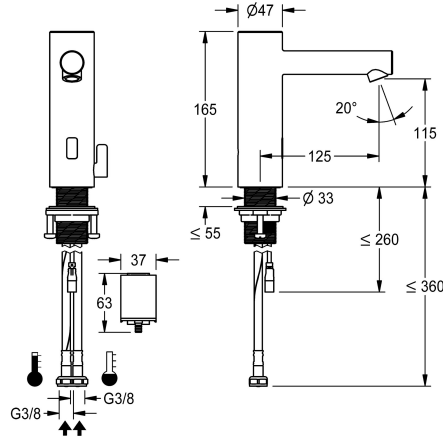

## KWC ONO E

Automatic tap, touchless – Washbasin

Modell-Linie: ONO E | 12.576.012.700FL

Hanat | Elektroniset hanat

### KWC-No.

**3600001583**

stainless steel, A 125, flexible connection hoses, without drain fitting, battery, with mixing

- \* Automatic, non-contact, basin
- opto-electronic controlled
- \* Made of stainless steel
- \* With mixing
- adjustable, twist-proof temperature stop
- \* EcoProtect - water-saving device
- \* Control electronics
- 24-hour hygiene flushing adjustable
- Safety shutdown in case of continuous reflection
- Storage of statistical data
- \* Fixed spout
- Neoperl® Perlator® SSR, swivelling jet regulator

- \* Electrovalve
- \* Flexible connection hoses 3/8"
- \* QuickInstallation - Fastening via threaded connection M33 x 1.5 with locking screws
- \* Mounting hole size 35 mm
- \* Scope of delivery:
  - Battery compartment including battery 6V Lithium CRP2 for mounting under the washbasin
  - \* Order separately (optional or if required):
  - Possibility of parameterization via bidirectional remote control, or C-module (3600001331) with an app

### Tekniset tiedot

A_Spout_Spray
ATT-KWC-EL_STEUERUNG
Connection
Spout
ATT-KWC-STROMVERSORGUNG
ATT-KWC-FARBCODE
Installation_type
Faucet_typ
Measure_Height
G_Acoustic group
Projection_A
EnergyLabelCH
IviCode