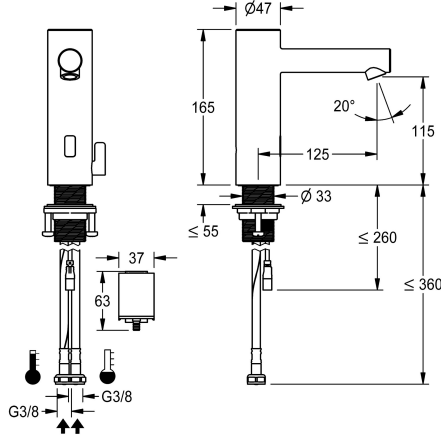

KWC ONO E

Automatic tap, touchless – Washbasin

Modell-Linie: ONO E | 12.576.012.700FL

Taps | Electronic taps

KWC-No.

360001583

stainless steel, A 125, flexible connection hoses, without drain fitting, battery, with mixing

- * Electrovalve
- * Flexible connection hoses 3/8"
- * QuickInstallation - Fastening via threaded connection M33 x 1.5 with locking screws
- * Mounting hole size 35 mm
- * Scope of delivery:
 - Battery compartment including battery 6V Lithium CRP2 for mounting under the washbasin
- * Order separately (optional or if required):
 - Possibility of parameterization via bidirectional remote control, or C-module (360001331) with an app

NEW

Technical Data

Flow rate
Electronical control
Connection
Spout
Power supply
Color code
Installation type
Faucet_typ
Measure Height
Acoustic group
Projection A
Energy label

4.8 l/min (3 bar)
Automatic, non-contact
Spare parts 1
fixed
battery
stainless steel
Pillar installation
Electronic
165
I
A 125
A

**2-button remote control for fittings F3
and F5**

2030036849
ACEX9004
