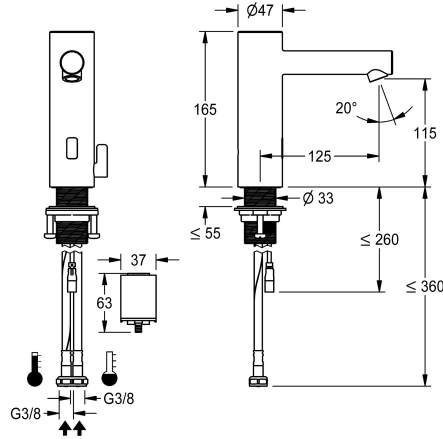

KWC ONO E

Automatic tap, touchless – Washbasin

Modell-Linie: ONO E | 12.576.012.700FL

Taps | Electronic taps

KWC-No.

360001583

stainless steel, A 125, flexible connection hoses, without drain fitting, battery, with mixing

- * Electrovalve
- * Flexible connection hoses 3/8"
- * QuickInstallation - Fastening via threaded connection M33 x 1.5 with locking screws
- * Mounting hole size 35 mm
- * Scope of delivery:
- Battery compartment including battery 6V Lithium CRP2 for mounting under the washbasin
- * Order separately (optional or if required):
- Possibility of parameterization via bidirectional remote control, or C-module (360001331) with an app

NEW

Technical Data

Flow rate
Electronical control
Connection
Spout
Power supply
Color code
Installation type
Faucet_typ
Dimension Height
Acoustic group
Projection A
Energy label

4.8 l/min (3 bar)
Automatic, non-contact
Spare parts 1
fixed
battery
stainless steel
Pillar installation
Electronic
165
I
A 125
A

**2-button remote control for fittings F3
and F5**

2030036849
ACEX9004

C module

3600001331
ACEX9020
