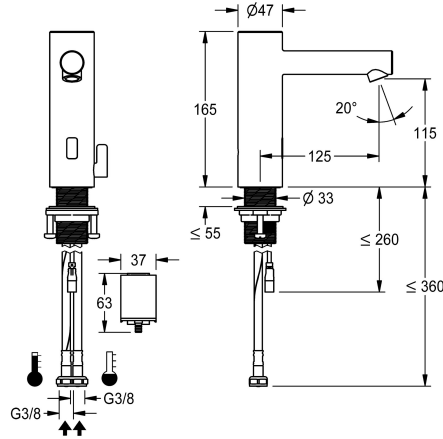

## KWC ONO E

Automatic tap, touchless – Washbasin

Modell-Linie: ONO E | 12.576.012.700FL

Taps | Electronic taps

### KWC-No.

**3600001583**

stainless steel, A 125, flexible connection hoses, without drain fitting, battery, with mixing

- \* Automatic, non-contact, basin
- opto-electronic controlled
- \* Made of stainless steel
- \* With mixing
- adjustable, twist-proof temperature stop
- \* EcoProtect - water-saving device
- \* Control electronics
- 24-hour hygiene flushing adjustable
- Safety shutdown in case of continuous reflection
- Storage of statistical data
- \* Fixed spout
- Neoperl® Perlator® SSR, swivelling jet regulator

- \* Electrovalve
- \* Flexible connection hoses 3/8"
- \* QuickInstallation - Fastening via threaded connection M33 x 1.5 with locking screws
- \* Mounting hole size 35 mm
- \* Scope of delivery:
  - Battery compartment including battery 6V Lithium CRP2 for mounting under the washbasin
- \* Order separately (optional or if required):
  - Possibility of parameterization via bidirectional remote control, or C-module (3600001331) with an app

### Technical Data

Flow rate
Electronical_control
Connection
Spout
Power_supply
Color code
Installation_type
Faucet_typ
Dimension Height
G_Acoustic group
Projection_A
Energy Label

4.8 l/min (3 bar)
Automatic, non-contact
Spare parts 1
fixed
battery
stainless steel
Pillar installation
Electronic
165
I
A 125
A