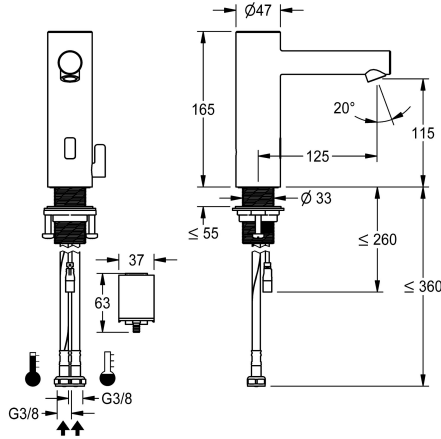

## KWC ONO E

Automatic tap, touchless – Washbasin

Modell-Linie: ONO E | 12.576.012.700FL

Umyvadlové armatury | Elektronické armatury

### KWC-No.

**3600001583**

stainless steel, A 125, flexible connection hoses, without drain fitting, battery, with mixing

- \* Automatic, non-contact, basin
- opto-electronic controlled
- \* Made of stainless steel
- \* With mixing
- adjustable, twist-proof temperature stop
- \* EcoProtect - water-saving device
- \* Control electronics
- 24-hour hygiene flushing adjustable
- Safety shutdown in case of continuous reflection
- Storage of statistical data
- \* Fixed spout
- Neoperl® Perlator® SSR, swivelling jet regulator

- \* Electrovalve
- \* Flexible connection hoses 3/8"
- \* QuickInstallation - Fastening via threaded connection M33 x 1.5 with locking screws
- \* Mounting hole size 35 mm
- \* Scope of delivery:
  - Battery compartment including battery 6V Lithium CRP2 for mounting under the washbasin
- \* Order separately (optional or if required):
  - Possibility of parameterization via bidirectional remote control, or C-module Z.540.137 with an app