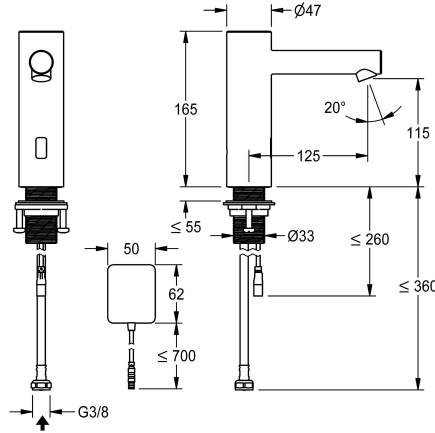

KWC ONO E

Automatic tap, touchless – Washbasin

Modell-Linie: ONO E | 12.576.122.700FL

Kranar | Elektronické armatury

KWC-No.

360001582

stainless steel, A 125, flexible connection hose, without drain fitting, surface-mounted power supply unit, without mixing

- * Automatic, non-contact, basin
- opto-electronic controlled
- * Made of stainless steel
- * Without mixing
- for cold or mixed water supply
- * EcoProtect - water-saving device
- * Control electronics
- 24-hour hygiene flushing adjustable
- Safety shutdown in case of continuous reflection
- Storage of statistical data
- * Fixed spout

- Neoperl® Perlator® SSR, swivelling jet regulator
- * Electrovalve
- * Flexible connection hose 3/8"
- * QuickInstallation - Fastening via threaded connection M33 x 1.5 with locking screws
- * Mounting hole size ø35 mm
- * Scope of delivery:
 - Mains receiver 100-240 V AC - 6.75 V DC
 - * Order separately (optional or if required):
 - Possibility of parameterization via bidirectional remote control, or C-module Z.540.137 with an app

NEW

Technical Data

A_Spout_Spray
ATT-KWC-EL_STEUERUNG
Connection
ATT-KWC-AUSLAUF
ATT-KWC-STROMVERSORGUNG
ATT-KWC-FARBCODE
Installation_type
Faucet_typ
G_Acoustic group
Projection_A
EnergyLabelCH

4.8 l/min (3 bar)
berührungslos
05
fest
Netz AP
stainless steel
Standmontage
Elektronik
I
A125
A