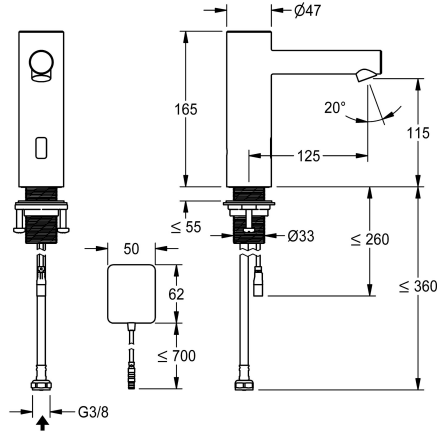

## KWC ONO E

Automatic tap, touchless – Washbasin

Modell-Linie: ONO E | 12.576.122.700FL

Armatura umywalkowa | Armatura elektroniczna

### KWC-No.

**360001582**

stainless steel, A 125, flexible connection hose, without drain fitting, surface-mounted power supply unit, without mixing

- \* Automatic, non-contact, basin
- opto-electronic controlled
- \* Made of stainless steel
- \* Without mixing
- for cold or mixed water supply
- \* EcoProtect - water-saving device
- \* Control electronics
- 24-hour hygiene flushing adjustable
- Safety shutdown in case of continuous reflection
- Storage of statistical data
- \* Fixed spout

- Neoperl® Perlator® SSR, swivelling jet regulator
- \* Electrovalve
- \* Flexible connection hose 3/8"
- \* QuickInstallation - Fastening via threaded connection M33 x 1.5 with locking screws
- \* Mounting hole size ø35 mm
- \* Scope of delivery:
  - Mains receiver 100-240 V AC - 6.75 V DC
  - \* Order separately (optional or if required):
  - Possibility of parameterization via bidirectional remote control, or C-module Z.540.137 with an app

### Dane techniczne

A\_Spout\_Spray

ATT-KWC-EL\_STEUERUNG

Connection

ATT-KWC-AUSLAUF

ATT-KWC-STROMVERSORGUNG

ATT-KWC-FARBCODE

Installation\_type