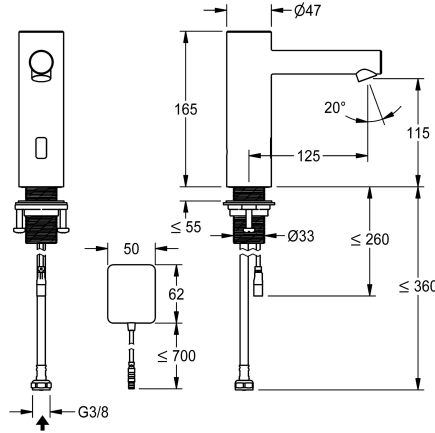

## KWC ONO E

Automatic tap, touchless – Washbasin

Modell-Linie: ONO E | 12.576.122.700FL

Taps | Electronic taps

### KWC-No.

**360001582**

stainless steel, A 125, flexible connection hose, without drain fitting, surface-mounted power supply unit, without mixing

- \* Automatic, non-contact, basin
- opto-electronic controlled
- \* Made of stainless steel
- \* Without mixing
- for cold or mixed water supply
- \* EcoProtect - water-saving device
- \* Control electronics
- 24-hour hygiene flushing adjustable
- Safety shutdown in case of continuous reflection
- Storage of statistical data
- \* Fixed spout

- Neoperl® Perlator® SSR, swivelling jet regulator
- \* Electrovalve
- \* Flexible connection hose 3/8"
- \* QuickInstallation - Fastening via threaded connection M33 x 1.5 with locking screws
- \* Mounting hole size ø35 mm
- \* Scope of delivery:
- Mains receiver 100-240 V AC - 6.75 V DC
- \* Order separately (optional or if required):
- Possibility of parameterization via bidirectional remote control, or C-module Z.540.137 with an app

### Technical Data

Flow rate
Electronical control
Connection
Spout
Power supply
Color code
Installation type
Faucet_typ
Acoustic group
Projection A
Energy label

4.8 l/min (3 bar)
Automatic, non-contact
Pressure Balance1
fixed
mains receiver
stainless steel
Pillar installation
Electronic
I
A 125
A