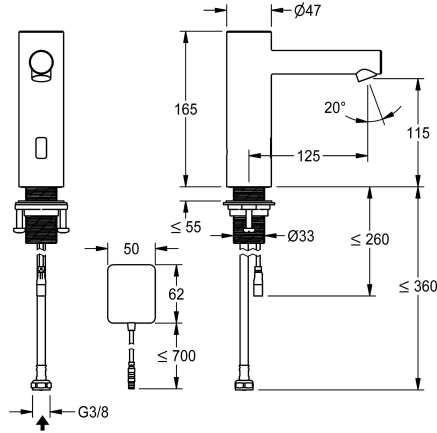

KWC ONO E

Automatic tap, touchless – Washbasin

Modell-Linie: ONO E | 12.576.122.700FL

Taps | Electronic taps

KWC-No.

360001582

stainless steel, A 125, flexible connection hose, without drain fitting, surface-mounted power supply unit, without mixing

- * Automatic, non-contact, basin
- opto-electronic controlled
- * Made of stainless steel
- * Without mixing
- for cold or mixed water supply
- * EcoProtect - water-saving device
- * Control electronics
- 24-hour hygiene flushing adjustable
- Safety shutdown in case of continuous reflection
- Storage of statistical data
- * Fixed spout

- Neoperl® Perlator® SSR, swivelling jet regulator
- * Electrovalve
- * Flexible connection hose 3/8"
- * QuickInstallation - Fastening via threaded connection M33 x 1.5 with locking screws
- * Mounting hole size ø35 mm
- * Scope of delivery:
- Mains receiver 100-240 V AC - 6.75 V DC
- * Order separately (optional or if required):
- Possibility of parameterization via bidirectional remote control, or C-module Z.540.137 with an app

NEW

Technical Data

Flow rate
Electronical control
Connection
Spout
Power supply
Color code
Installation type
Faucet_typ
Acoustic group
Projection A
Energy label

4,8 l/min (3 bar)
Automatic, non-contact
Pressure Balance1
fixed
mains receiver
stainless steel
Pillar installation
Electronic
I
A 125
A