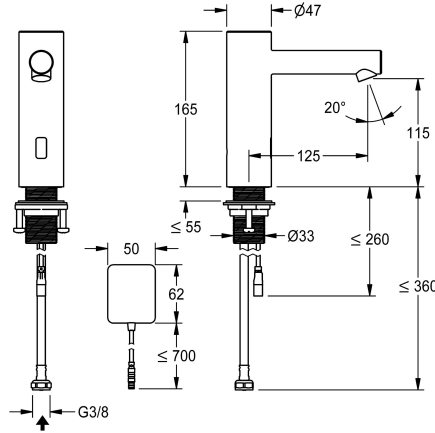

KWC ONO E

Automatic tap, touchless – Washbasin

Modell-Linie: ONO E | 12.576.122.700FL

Taps | Electronic taps

KWC-No.

360001582

stainless steel, A 125, flexible connection hose, without drain fitting, surface-mounted power supply unit, without mixing

- * Automatic, non-contact, basin
- opto-electronic controlled
- * Made of stainless steel
- * Without mixing
- for cold or mixed water supply
- * EcoProtect - water-saving device
- * Control electronics
- 24-hour hygiene flushing adjustable
- Safety shutdown in case of continuous reflection
- Storage of statistical data
- * Fixed spout

- Neoperl® Perlator® SSR, swivelling jet regulator
- * Electrovalve
- * Flexible connection hose 3/8"
- * QuickInstallation - Fastening via threaded connection M33 x 1.5 with locking screws
- * Mounting hole size ø35 mm
- * Scope of delivery:
- Mains receiver 100-240 V AC - 6.75 V DC
- * Order separately (optional or if required):
- Possibility of parameterization via bidirectional remote control, or C-module Z.540.137 with an app

NEW

Technical Data

Flow rate
Electronical_control
Connection
Spout
Power_supply
Color_code
Installation_type
Faucet_typ
G_Acoustic group
Projection_A
Energy Label

4.8 l/min (3 bar)
Automatic, non-contact
Pressure Balance1
fixed
mains receiver
stainless steel
Pillar installation
Electronic
I
A 125
A