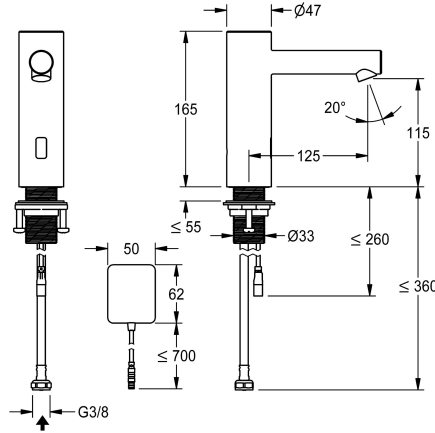

KWC ONO E

Automatic tap, touchless – Washbasin

Modell-Linie: ONO E | 12.576.122.700FL

Umyvadlové armatury | Elektronické armatury

KWC-No.

3600001582

stainless steel, A 125, flexible connection hose, without drain fitting, surface-mounted power supply unit, without mixing

- * Automatic, non-contact, basin
- opto-electronic controlled
- * Made of stainless steel
- * Without mixing
- for cold or mixed water supply
- * EcoProtect - water-saving device
- * Control electronics
- 24-hour hygiene flushing adjustable
- Safety shutdown in case of continuous reflection
- Storage of statistical data
- * Fixed spout

- Neoperl® Perlator® SSR, swivelling jet regulator
- * Electrovalve
- * Flexible connection hose 3/8"
- * QuickInstallation - Fastening via threaded connection M33 x 1.5 with locking screws
- * Mounting hole size ø35 mm
- * Scope of delivery:
 - Mains receiver 100-240 V AC - 6.75 V DC
 - * Order separately (optional or if required):
 - Possibility of parameterization via bidirectional remote control, or C-module Z.540.137 with an app

NEW

Technické údaje

A_Spout_Spray
ATT-KWC-EL_STEUERUNG
Connection
ATT-KWC-AUSLAUF
ATT-KWC-STROMVERSORGUNG
ATT-KWC-FARBCODE
Installation_type
Faucet_typ
G_Acoustic group
Projection_A
EnergyLabelCH

4,8 l/min (3 bar)
berührungslos
05
fixovaná
Netz AP
stainless steel
Standmontage
Elektronik
I
A125
A