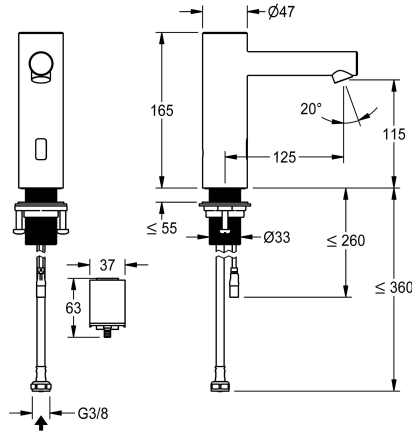

## KWC ONO E

Automatic tap, touchless – Washbasin

Modell-Linie: ONO E | 12.576.102.700FL

Kranar | Elektronické armatury

### KWC-No.

**360001581**

stainless steel, A 125, flexible connection hose, without drain fitting, battery, without mixing

- \* Automatic, non-contact, basin
- opto-electronic controlled
- \* Made of stainless steel
- \* Without mixing
- for cold or mixed water supply
- \* EcoProtect - water-saving device
- \* Control electronics
- 24-hour hygiene flushing adjustable
- Safety shutdown in case of continuous reflection
- Storage of statistical data
- \* Fixed spout
- Neoperl® Perlator® SSR, swivelling jet regulator

- \* Electrovalve
- \* Flexible connection hose 3/8"
- \* QuickInstallation - Fastening via threaded connection M33 x 1.5 with locking screws
- \* Mounting hole size Ø35 mm
- \* Scope of delivery:
- Battery compartment including battery 6V Lithium CRP2 for mounting under the washbasin
- \* Order separately (optional or if required):
- Possibility of parameterization via bidirectional remote control, or C-module with an app