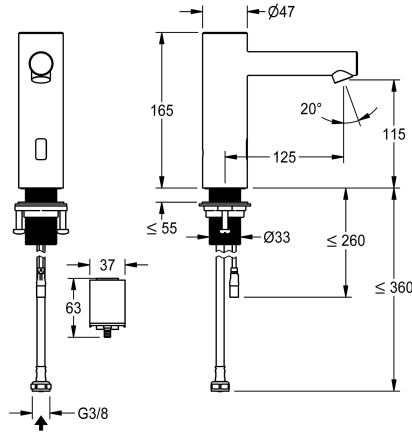

## KWC ONO E

Automatic tap, touchless – Washbasin

Modell-Linie: ONO E | 12.576.102.700FL

Hanat | Elektroniset hanat

### KWC-No.

**360001581**

stainless steel, A 125, flexible connection hose, without drain fitting, battery, without mixing

- \* Automatic, non-contact, basin
- opto-electronic controlled
- \* Made of stainless steel
- \* Without mixing
- for cold or mixed water supply
- \* EcoProtect - water-saving device
- \* Control electronics
- 24-hour hygiene flushing adjustable
- Safety shutdown in case of continuous reflection
- Storage of statistical data
- \* Fixed spout
- Neoperl® Perlator® SSR, swivelling jet regulator

- \* Electrovalve
- \* Flexible connection hose 3/8"
- \* QuickInstallation - Fastening via threaded connection M33 x 1.5 with locking screws
- \* Mounting hole size Ø35 mm
- \* Scope of delivery:
- Battery compartment including battery 6V Lithium CRP2 for mounting under the washbasin
- \* Order separately (optional or if required):
- Possibility of parameterization via bidirectional remote control, or C-module with an app

### Tekniset tiedot

A_Spout_Spray
ATT-KWC-EL-STEUERUNG
Connection
Spout
ATT-KWC-STROMVERSORGUNG
ATT-KWC-FARBCODE
Installation_type
Faucet_typ
Measure_Height
G_Acoustic group
Projection_A
EnergyLabelCH
IviCode