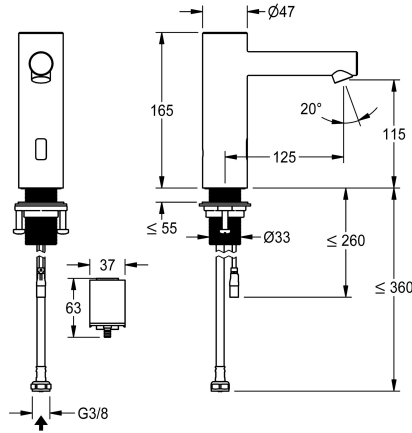

### KWC-No.

**360001581**

stainless steel, A 125, flexible connection hose, without drain fitting, battery, without mixing

- \* Automatic, non-contact, basin
- opto-electronic controlled
- \* Made of stainless steel
- \* Without mixing
- for cold or mixed water supply
- \* EcoProtect - water-saving device
- \* Control electronics
- 24-hour hygiene flushing adjustable
- Safety shutdown in case of continuous reflection
- Storage of statistical data
- \* Fixed spout
- Neoperl® Perlator® SSR, swivelling jet regulator

- \* Electrovalve
- \* Flexible connection hose 3/8"
- \* QuickInstallation - Fastening via threaded connection M33 x 1.5 with locking screws
- \* Mounting hole size Ø35 mm
- \* Scope of delivery:
- Battery compartment including battery 6V Lithium CRP2 for mounting under the washbasin
- \* Order separately (optional or if required):
- Possibility of parameterization via bidirectional remote control, or C-module with an app

### Technical Data

Flow rate
Electronical control
Connection
Spout
Power supply
Color code
Installation type
Faucet_typ
Dimension Height
Acoustic group
Projection A
Energy label

4.8 l/min (3 bar)
Automatic, non-contact
Pressure Balance1
fixed
battery
stainless steel
Pillar installation
Electronic
165
I
A 125
A

---

**2-button remote control for fittings F3  
and F5**

---

**2030036849**  
ACEX9004

---

**C module**

---

**3600001331**  
ACEX9020