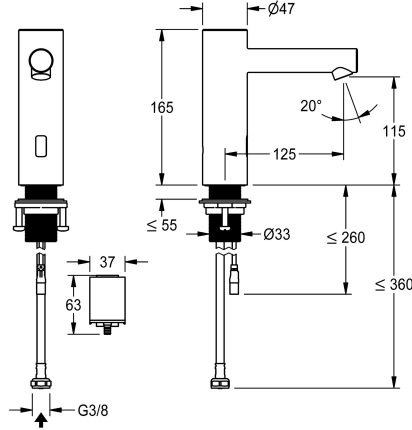

KWC ONO E

Automatic tap, touchless – Washbasin

Modell-Linie: ONO E | 12.576.102.700FL

Taps | Electronic taps

KWC-No.

360001581

stainless steel, A 125, flexible connection hose, without drain fitting, battery, without mixing

- * Electrovalve
- * Flexible connection hose 3/8"
- * QuickInstallation - Fastening via threaded connection M33 x 1.5 with locking screws
- * Mounting hole size Ø35 mm
- * Scope of delivery:
- Battery compartment including battery 6V Lithium CRP2 for mounting under the washbasin
- * Order separately (optional or if required):
- Possibility of parameterization via bidirectional remote control, or C-module with an app

NEW

Technical Data

Flow rate
Electronical_control
Connection
Spout
Power_supply
Color code
Installation_type
Faucet_typ
Dimension Height
G_Acoustic group
Projection_A
Energy Label

4.8 l/min (3 bar)
Automatic, non-contact
Pressure Balance1
fixed
battery
stainless steel
Pillar installation
Electronic
165
I
A 125
A

**2-button remote control for fittings F3
and F5**

2030036849
ACEX9004

C module

3600001331
ACEX9020