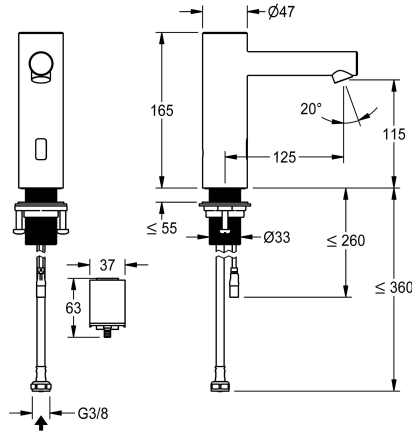

KWC ONO E

Automatic tap, touchless – Washbasin

Modell-Linie: ONO E | 12.576.102.700FL

Umyvadlové armatury | Elektronické armatury

KWC-No.

360001581

stainless steel, A 125, flexible connection hose, without drain fitting, battery, without mixing

- * Electrovalve
- * Flexible connection hose 3/8"
- * QuickInstallation - Fastening via threaded connection M33 x 1.5 with locking screws
- * Mounting hole size Ø35 mm
- * Scope of delivery:
 - Battery compartment including battery 6V Lithium CRP2 for mounting under the washbasin
- * Order separately (optional or if required):
 - Possibility of parameterization via bidirectional remote control, or C-module with an app

NEW

Technické údaje

A_Spout_Spray
ATT-KWC-EL_STEUERUNG
Connection
ATT-KWC-AUSLAUF
ATT-KWC-STROMVERSORGUNG
ATT-KWC-FARBCODE
Installation_type
Faucet_typ
Measure_Height
G_Acoustic group
Projection_A
EnergyLabelCH

4.8 l/min (3 bar)
berührungslos
05
fixovaná
Batterie
stainless steel
Standmontage
Elektronik
165
I
A125
A

Volitelné příslušenství

KWC ONO E

Automatic tap, touchless – Washbasin

Modell-Linie: ONO E | 12.576.102.700FL