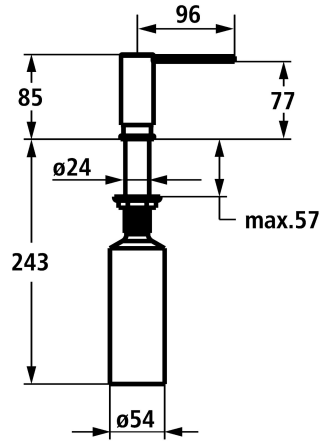

### KWC-No.

**3600009613**

chromeline

**3600009597**

matt black

**3600009614**

stainless steel

**340000107**

NEW

- \* Soap dispenser Modern style
- \* Easily refillable from top without disassembly
- \* Mounting hole size ø26 mm

- \* Scope of delivery:
- Pump Z.540.162
- Soap container, filling capacity 300 ml Z.540.161

### Technical Data

Spout

swivel

Diameter

33 mm

Handling

top lever

Color\_code

brushed copper

Installation\_type

Pillar installation

Article type

Soap dispenser

Measure\_Height

87

Projection\_A