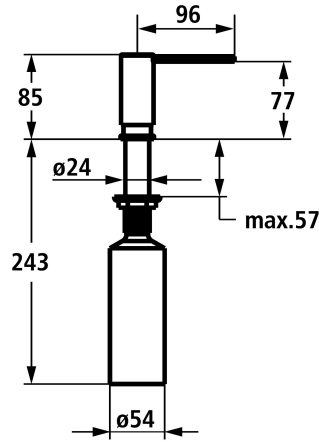

KWC MODERN Soap dispenser style

Modell-Linie: ACCESSOIRES | Z.540.159.779
Accessories | Soap dispensers

KWC-No.

3600009613

chromeline

3600009597

matt black

3600009614

brushed graphite

NEW

* Soap dispenser Modern style
* Easily refillable from top without disassembly
* Mounting hole size $\varnothing 26$ mm

* Scope of delivery:
- Pump Z.540.162
- Soap container, filling capacity 300 ml Z.540.161

Technical Data

Spout

swivel

Diameter

33 mm

Handling

top lever

Color_code

brushed graphite

Installation_type

Pillar installation

Article type

Soap dispenser

Measure_Height

87

Projection_A