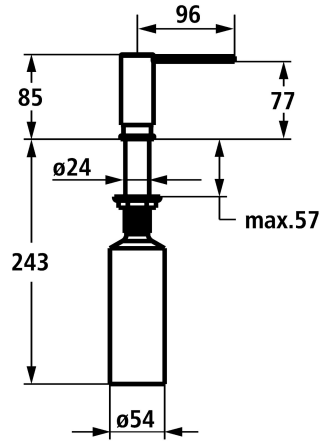

KWC MODERN Soap dispenser style

Modell-Linie: ACCESSOIRES | Z.540.159.751
Accessories | Accessories

KWC-No.

3600009613

chromeline

3600009597

matt black

3600009614

stainless steel

340000107
industrial black

Farbcode

chromeline

matt black

Edelstahl

industrial black

NEW

- Soap dispenser Modern style
- Easily refillable from top without disassembly
- Mounting hole size $\varnothing 1.02''$

- Scope of delivery:
 - Pump Z.540.162
 - Soap container, filling capacity 10.14 oz Z.540.161

Technical Data

Auslauf
Bedienung
Farbcode
Installationsart
Artikeltyp
Material
Ausladung A
Schwenkbereich standardmässig
Höhe maximal
Durchmesser

schwenkbar
topbedient
industrial black
Standmontage
Seifenspender
rostfreier Stahl
96 mm
360 Grad
87 mm
33 mm