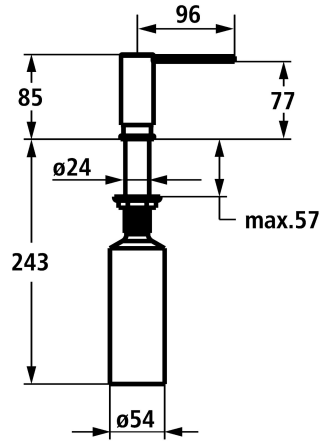

### KWC-No.

**3600009613**

chromeline

**3600009597**

matt black

**3600009614**

stainless steel

**340000107**

NEW

\* Soap dispenser Modern style  
\* Easily refillable from top without disassembly  
\* Mounting hole size ø26 mm

\* Scope of delivery:  
- Pump Z.540.162  
- Soap container, filling capacity 300 ml Z.540.161

### Technical Data

Spout

swivel

Diameter

33 mm

Handling

top lever

Color\_code

industrial black

Installation\_type

Pillar installation

Article type

Soap dispenser

Measure\_Height

87

Projection\_A