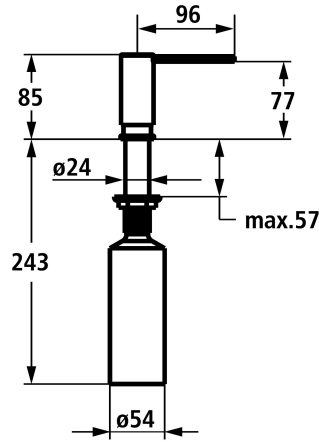

KWC MODERN Soap dispenser style

Modell-Linie: ACCESSOIRES | Z.540.159.775
Accessories | Soap dispensers

KWC-No.

3600009613

chromeline

3600009597

matt black

3600009614

brushed graphite

NEW

- * Soap dispenser Modern style
- * Easily refillable from top without disassembly
- * Mounting hole size ø26 mm

- * Scope of delivery:
- Pump Z.540.162
- Soap container, filling capacity 300 ml Z.540.161

Technical Data

Spout

swivel

Diameter

33 mm

Handling

top lever

Color_code

brushed gold

Installation_type

Pillar installation

Article type

Soap dispenser

Measure_Height

87

Projection_A