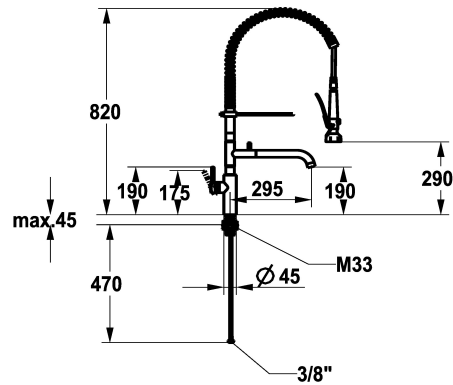

KWC BISTRO E Lever mixer – Kitchen

Modell-Linie: BISTRO E | 10.581.144.700FL
Kranar | Kranar

KWC-No.

125696
stainless steel, A 295, flexible connection hoses

- * Lever mixer
- * Suspension spring
- * TouchProtect - anti-scald protection thanks to the "double skin" principle
- * Intrinsicly safe against backflow and cross flow
- * Swivel spout
 - Neoperl® Caché® laminar
- * Pre-rinse spray
 - with integrated delayed closing device to minimize water hammer with valve maintenance unit for cleaning
 - SprayLock - lockable jet spray

- PowerClean - needle spray mode
- 2 jet types
- * OptimalSpace - ample space for washing or working
- * KWC cartridge M 35 S
 - with ceramic discs
 - flow rate and temperature continuously variable
- * Flexible connection hoses 3/8"
- * QuickInstallation - Fastening via threaded connection with locking screws
- * Mounting hole size ø35 mm

| |
|----------------------------|
| 14 l/min (3 bar) |
| 4 l/min (3bar) |
| 8 l/min (3 bar) |
| Flexible_Anschlusschläuche |
| schwenkbar |
| seitenbedient |
| Geschirrbrause |
| stainless steel |
| Standmontage |
| Hebelmischer |
| 820 |
| II |
| I |
| A295 |
| C |
| 190/290 |
| ROSTFREIER_STAHL |

Reservdelar

KWC BISTRO E
Lever mixer – Kitchen

Modell-Linie: **BISTRO E | 10.581.144.700FL**
Kranar | Kranar

Service key Neoperl © Caché ©, STD,
24 mm, grey

635231
Z.635.231
