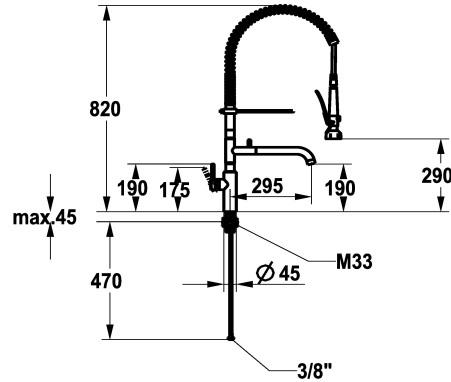

KWC BISTRO E Lever mixer – Kitchen

Modell-Linie: BISTRO E | 10.581.144.700FL
Armatura umywalkowa | Armatura umywalkowa

KWC-No.

125696
stainless steel, A 295, flexible connection hoses

- * Lever mixer
- * Suspension spring
- * TouchProtect - anti-scald protection thanks to the "double skin" principle
- * Intrinsicly safe against backflow and cross flow
- * Swivel spout
 - Neoperl® Caché® laminar
- * Pre-rinse spray
 - with integrated delayed closing device to minimize water hammer with valve maintenance unit for cleaning
 - SprayLock - lockable jet spray

- PowerClean - needle spray mode
- 2 jet types
- * OptimalSpace - ample space for washing or working
- * KWC cartridge M 35 S
 - with ceramic discs
 - flow rate and temperature continuously variable
- * Flexible connection hoses 3/8"
- * QuickInstallation - Fastening via threaded connection with locking screws
- * Mounting hole size ø35 mm

NEW

Dane techniczne

A_Spout_Spray
ATT-KWC-A_AUSZUGBRAUSE_NORMAL
A_Spray (kitchen)
Connection
ATT-KWC-AUSLAUF
Handling
Kitchen_spray
ATT-KWC-FARBCODE
Installation_type
Faucet_typ
Dimension Height
G_Acoustic group
ATT-KWC-G_BRAUSENABGANG
Projection_A
EnergyLabelCH
ATT-KWC-MASS-WASSERAUSTRITT
Material

KWC BISTRO E Lever mixer – Kitchen

Modell-Linie: BISTRO E | 10.581.144.700FL
Armatura umywalkowa | Armatura umywalkowa

Service key Neoperl © Caché ©, STD,
24 mm, grey

635231
Z.635.231
