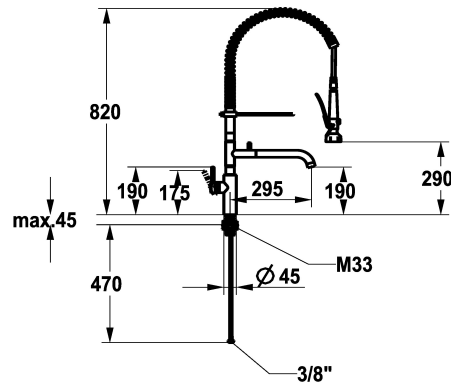

KWC BISTRO E Lever mixer – Kitchen

Modell-Linie: BISTRO E | 10.581.144.700FL
Hanat | Hanat

KWC-No.

125696
stainless steel, A 295, flexible connection hoses

- * Lever mixer
- * Suspension spring
- * TouchProtect - anti-scald protection thanks to the "double skin" principle
- * Intrinsicly safe against backflow and cross flow
- * Swivel spout
 - Neoperl® Caché® laminar
- * Pre-rinse spray
 - with integrated delayed closing device to minimize water hammer with valve maintenance unit for cleaning
 - SprayLock - lockable jet spray

- PowerClean - needle spray mode
- 2 jet types
- * OptimalSpace - ample space for washing or working
- * KWC cartridge M 35 S
 - with ceramic discs
 - flow rate and temperature continuously variable
- * Flexible connection hoses 3/8"
- * QuickInstallation - Fastening via threaded connection with locking screws
- * Mounting hole size ø35 mm

NEW

Tekniset tiedot

A_Spout_Spray
ATT-KWC-A_AUSZUGBRAUSE_NORMAL
A_Spray (kitchen)
Connection
Spout
Handling
Kitchen_spray
ATT-KWC-FARBCODE
Installation_type
Faucet_typ
Measure_Height
G_Acoustic group
ATT-KWC-G_BRAUSENABGANG
Projection_A
EnergyLabelCH
ATT-KWC-MASS-WASSERAUSTRITT
Materiali
lviCode

KWC BISTRO E
Lever mixer – Kitchen

Modell-Linie: **BISTRO E | 10.581.144.700FL**
Hanat | Hanat

Service key Neoperl © Caché ©, STD,
24 mm, grey

635231
Z.635.231
