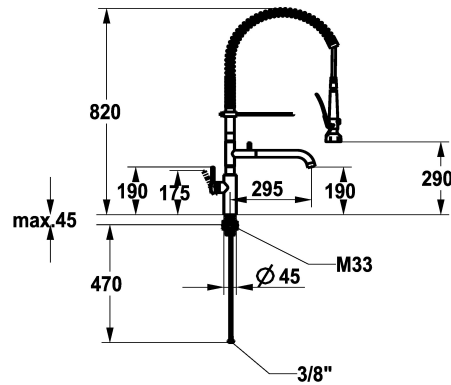

## KWC BISTRO E Lever mixer – Kitchen

Modell-Linie: BISTRO E | 10.581.144.700FL  
Taps | Dishwashing

- PowerClean - needle spray mode
- 2 jet types
- \* OptimalSpace - ample space for washing or working
- \* KWC cartridge M 35 S
- with ceramic discs
- flow rate and temperature continuously variable
- \* Flexible connection hoses 3/8"
- \* QuickInstallation - Fastening via threaded connection with locking screws
- \* Mounting hole size ø35 mm

### Technical Data

Flow rate
Flow rate normal spray
Spray: Flow rate
Connection
Spout
Handling
Kitchenspray
Color code
Installation type
Faucet_typ
Measure Height
Acoustic group
Spray outlet: Acoustic group
Projection A
Energy label
Dimension Water outlet
material

## KWC BISTRO E Lever mixer – Kitchen

Modell-Linie: BISTRO E | 10.581.144.700FL  
Taps | Dishwashing

Service key Neoperl © Caché ©, STD,  
24 mm, grey

---

**635231**  
Z.635.231

---