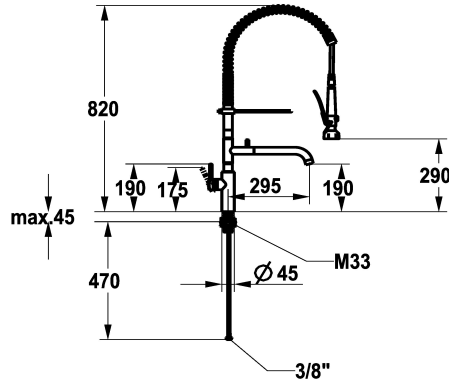

KWC BISTRO E Lever mixer – Kitchen

Modell-Linie: BISTRO E | 10.581.144.700FL
Taps | Dishwashing

KWC-No.

125696
stainless steel, A 295, flexible connection hoses

- * Lever mixer
- * Suspension spring
- * TouchProtect - anti-scald protection thanks to the "double skin" principle
- * Intrinsically safe against backflow and cross flow
- * Swivel spout
- Neoperl® Caché® laminar
- * Pre-rinse spray
- with integrated delayed closing device to minimize water hammer with valve maintenance unit for cleaning
- SprayLock - lockable jet spray

- PowerClean - needle spray mode
- 2 jet types
- * OptimalSpace - ample space for washing or working
- * KWC cartridge M 35 S
- with ceramic discs
- flow rate and temperature continuously variable
- * Flexible connection hoses 3/8"
- * QuickInstallation - Fastening via threaded connection with locking screws
- * Mounting hole size ø35 mm

NEW

Technical Data

Flow rate
Flow rate normal spray
Spray: Flow rate
Connection
Spout
Handling
Kitchenspray
Color code
Installation type
Faucet_typ
Dimension Height
Acoustic group
Spray outlet: Acoustic group
Projection A
Energy label
Dimension Water outlet
material

KWC BISTRO E
Lever mixer – Kitchen

Modell-Linie: BISTRO E | 10.581.144.700FL
Taps | Dishwashing

Service key Neoperl © Caché ©, STD,
24 mm, grey

635231
Z.635.231
