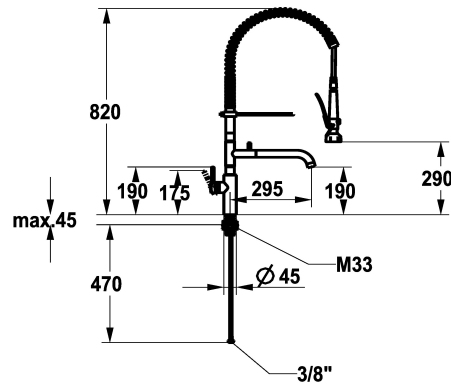

KWC BISTRO E Lever mixer – Kitchen

Modell-Linie: BISTRO E | 10.581.144.700FL
Taps | Dishwashing

KWC-No.

125696
stainless steel, A 295, flexible connection hoses

- * Lever mixer
- * Suspension spring
- * TouchProtect - anti-scald protection thanks to the "double skin" principle
- * Intrinsicly safe against backflow and cross flow
- * Swivel spout
- Neoperl® Caché® laminar
- * Pre-rinse spray
- with integrated delayed closing device to minimize water hammer with valve maintenance unit for cleaning
- SprayLock - lockable jet spray

- PowerClean - needle spray mode
- 2 jet types
- * OptimalSpace - ample space for washing or working
- * KWC cartridge M 35 S
- with ceramic discs
- flow rate and temperature continuously variable
- * Flexible connection hoses 3/8"
- * QuickInstallation - Fastening via threaded connection with locking screws
- * Mounting hole size ø35 mm

NEW

Technical Data

Flow rate
Flow rate normal spray
Spray: Flow rate
Connection
Spout
Handling
Kitchen_spray
Color_code
Installation_type
Faucet_typ
Dimension Height
G_Acoustic group
G_Acoustic group_Shower_outlet
Projection_A
Energy Label
Dimension Water outlet
material

14.4 l/min (3 bar)
4 l/min (3bar)
8 l/min (3 bar)
Flexible connection hoses
swivel
side lever
Pre-rinse spray
stainless steel
Pillar installation
Lever mixer
820
II
I
A 295
C
190/290
stainless steel

Spare Parts