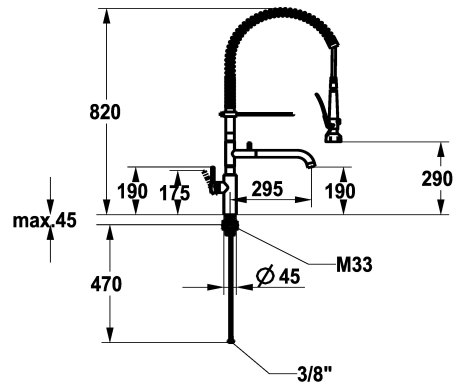

## KWC BISTRO E Lever mixer – Kitchen

Modell-Linie: BISTRO E | 10.581.144.700FL  
Umyvadlové armatury | Umyvadlové armatury

### KWC-No.

**125696**  
stainless steel, A 295, flexible connection hoses

- \* Lever mixer
- \* Suspension spring
- \* TouchProtect - anti-scald protection thanks to the "double skin" principle
- \* Intrinsicly safe against backflow and cross flow
- \* Swivel spout
- Neoperl® Caché® laminar
- \* Pre-rinse spray
- with integrated delayed closing device to minimize water hammer with valve maintenance unit for cleaning
- SprayLock - lockable jet spray

- PowerClean - needle spray mode
- 2 jet types
- \* OptimalSpace - ample space for washing or working
- \* KWC cartridge M 35 S
- with ceramic discs
- flow rate and temperature continuously variable
- \* Flexible connection hoses 3/8"
- \* QuickInstallation - Fastening via threaded connection with locking screws
- \* Mounting hole size ø35 mm

## KWC BISTRO E Lever mixer – Kitchen

Modell-Linie: BISTRO E | 10.581.144.700FL  
Umyvadlové armatury | Umyvadlové armatury

Service key Neoperl © Caché ©, STD,  
24 mm, grey

---

**635231**  
Z.635.231

---