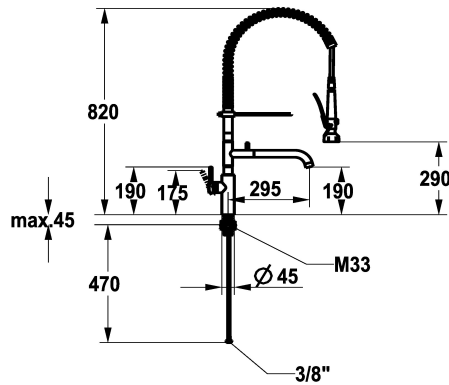

KWC BISTRO E Lever mixer – Kitchen

Modell-Linie: BISTRO E | 10.581.144.700FL
Taps | Dishwashing

KWC-No.

125696
stainless steel, A 295, flexible connection hoses

- * Lever mixer
- * Suspension spring
- * TouchProtect - anti-scald protection thanks to the "double skin" principle
- * Intrinsically safe against backflow and cross flow
- * Swivel spout
- Neoperl® Caché® laminar
- * Pre-rinse spray
- with integrated delayed closing device to minimize water hammer with valve maintenance unit for cleaning
- SprayLock - lockable jet spray

- PowerClean - needle spray mode
- 2 jet types
- * OptimalSpace - ample space for washing or working
- * KWC cartridge M 35 S
- with ceramic discs
- flow rate and temperature continuously variable
- * Flexible connection hoses 3/8"
- * QuickInstallation - Fastening via threaded connection with locking screws
- * Mounting hole size ø35 mm

NEW

Technical Data

Flow rate
Flow rate normal spray
Spray: Flow rate
Connection
Spout
Handling
Kitchen_spray
Color code
Installation_type
Faucet_typ
Dimension Height
G_Acoustic group
G_Acoustic group_Shower_outlet
Projection_A
Energy Label
Dimension Water outlet
material

KWC BISTRO E
Lever mixer – Kitchen

Modell-Linie: BISTRO E | 10.581.144.700FL
Taps | Dishwashing

Service key Neoperl © Caché ©, STD,
24 mm, grey

635231
Z.635.231
