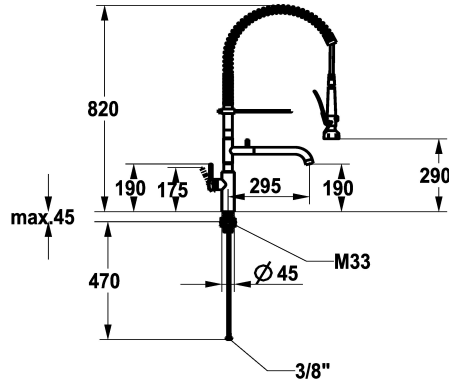

## KWC BISTRO E Lever mixer – Kitchen

Modell-Linie: BISTRO E | 10.581.144.700FL  
Taps | Dishwashing

### KWC-No.

**125696**  
stainless steel, A 295, flexible connection hoses

- \* Lever mixer
- \* Suspension spring
- \* TouchProtect - anti-scald protection thanks to the "double skin" principle
- \* Intrinsically safe against backflow and cross flow
- \* Swivel spout
  - Neoperl® Caché® laminar
- \* Pre-rinse spray
  - with integrated delayed closing device to minimize water hammer with valve maintenance unit for cleaning
  - SprayLock - lockable jet spray

- PowerClean - needle spray mode
- 2 jet types
- \* OptimalSpace - ample space for washing or working
- \* KWC cartridge M 35 S
  - with ceramic discs
  - flow rate and temperature continuously variable
- \* Flexible connection hoses 3/8"
- \* QuickInstallation - Fastening via threaded connection with locking screws
- \* Mounting hole size ø35 mm

### Technical Data

Flow rate
Flow rate normal spray
Spray: Flow rate
Connection
Spout
Handling
Kitchen_spray
Color code
Installation_type
Faucet_typ
Dimension Height
G_Acoustic_group
G_Acoustic_group_Shower_outlet
Projection_A
Energy Label
Dimension Water outlet
material