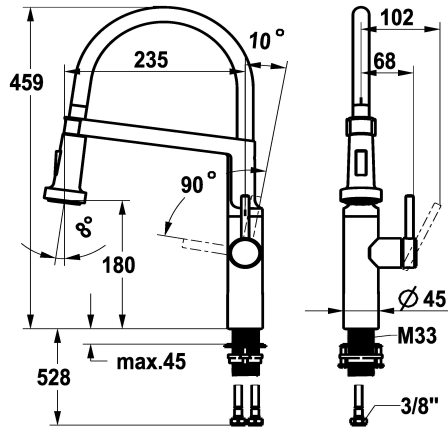

KWC BISTRO E Lever mixer – Kitchen

Modell-Linie: BISTRO E | 10.581.433.700FL
Kranar | Hydraulické armatúry

KWC-No.

125694

stainless steel, A 235, flexible connection hoses

- * Lever mixer
- * HighFlex patented spring hose technology
- * Lever installation only possible on the right side
- Child safety: cold water flow in lever position towards the front
- * TouchProtect - anti-scald protection thanks to the "double skin" principle
- * Spray
 - SprayClean - easy to clean and actively prevents limescale buildup
 - Neoperl® Caché® SSR, swivelling jet regulator
 - PowerClean - needle spray mode, with automatic diverter reset

- * EasyLock - a pull-out spray that easily slides back into place
- * Swivel spout 360°
- * OptimalSpace - ample space for washing or working
- * KWC cartridge M 35 S
 - with ceramic discs
 - flow rate and temperature continuously variable
- * Flexible connection hoses 3/8"
- * QuickInstallation - Fastening via threaded connection with locking screws
- * Mounting hole size ø35 mm

NEW

Technical Data

A_Spout_Spray
A_Spray (kitchen)
Connection
ATT-KWC-AUSLAUF
Handling
Kitchen_spray
ATT-KWC-FARBCODE
Installation_type
Faucet_typ
ATT-KWC-BAUFORM
Measure_Height
G_Acoustic group
Projection_A
EnergyLabelCH
ATT-KWC-MASS-WASSERAUSTRITT
Material

8 l/min (3 bar)
6.4 l/min (3 bar)
Flexible_Anschlusschläuche
schwenkbar
seitenbedient
Umstellbrause
stainless steel
Standmontage
Hebelmischer
J-Auslauf
459
l
A235
A
180
ROSTFREIER_STAHL