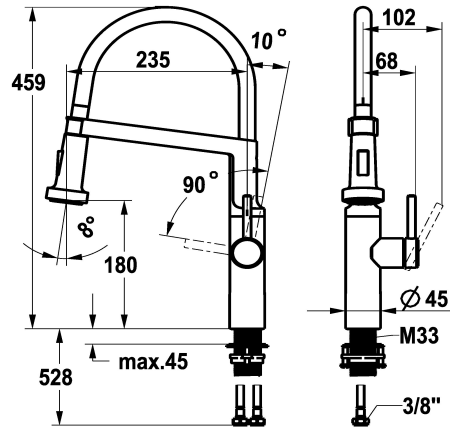

KWC BISTRO E Lever mixer – Kitchen

Modell-Linie: BISTRO E | 10.581.433.700FL
Armatura umywalkowa | Armatura jednouchwytywa

KWC-No.

125694
stainless steel, A 235, flexible connection hoses

- * Lever mixer
- * HighFlex patented spring hose technology
- * Lever installation only possible on the right side
- Child safety: cold water flow in lever position towards the front
- * TouchProtect - anti-scald protection thanks to the "double skin" principle
- * Spray
 - SprayClean - easy to clean and actively prevents limescale buildup
 - Neoperl® Caché® SSR, swivelling jet regulator
 - PowerClean - needle spray mode, with automatic diverter reset

- * EasyLock - a pull-out spray that easily slides back into place
- * Swivel spout 360°
- * OptimalSpace - ample space for washing or working
- * KWC cartridge M 35 S
 - with ceramic discs
 - flow rate and temperature continuously variable
- * Flexible connection hoses 3/8"
- * QuickInstallation - Fastening via threaded connection with locking screws
- * Mounting hole size ø35 mm

NEW

Dane techniczne

A_Spout_Spray
A_Spray (kitchen)
Connection
ATT-KWC-AUSLAUF
Handling
Kitchen_spray
ATT-KWC-FARBCODE
Installation_type
Faucet_typ
ATT-KWC-BAUFORM
Dimension Height
G_Acoustic group
Projection_A
EnergyLabelCH
ATT-KWC-MASS-WASSERAUSTRITT
Material

8 l/min (3 bar)
6.4 l/min (3 bar)
Flexible_Anschlusschläuche
schwenkbar
seitenbedient
Umstellbrause
stainless steel
Standmontage
Hebelmischer
J-Auslauf
459
l
A235
A
180
ROSTFREIER_STAHL