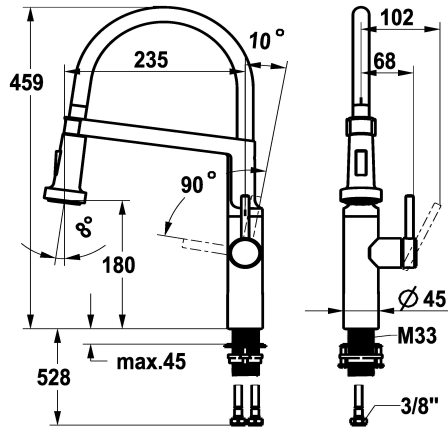

KWC BISTRO E Lever mixer – Kitchen

Modell-Linie: BISTRO E | 10.581.433.700FL
Hanat | Käsikäyttöiset hanat

KWC-No.

125694
stainless steel, A 235, flexible connection hoses

- * Lever mixer
- * HighFlex patented spring hose technology
- * Lever installation only possible on the right side
- Child safety: cold water flow in lever position towards the front
- * TouchProtect - anti-scald protection thanks to the "double skin" principle
- * Spray
 - SprayClean - easy to clean and actively prevents limescale buildup
 - Neoperl® Caché® SSR, swivelling jet regulator
 - PowerClean - needle spray mode, with automatic diverter reset

- * EasyLock - a pull-out spray that easily slides back into place
- * Swivel spout 360°
- * OptimalSpace - ample space for washing or working
- * KWC cartridge M 35 S
 - with ceramic discs
 - flow rate and temperature continuously variable
- * Flexible connection hoses 3/8"
- * QuickInstallation - Fastening via threaded connection with locking screws
- * Mounting hole size ø35 mm

NEW

Tekniset tiedot

A_Spout_Spray
A_Spray (kitchen)
Connection
Spout
Handling
Kitchen_spray
ATT-KWC-FARBCODE
Installation_type
Faucet_typ
ATT-KWC-BAUFORM
Measure_Height
G_Acoustic group
Projection_A
EnergyLabelCH
ATT-KWC-MASS-WASSERAUSTRITT
Materiaali
IviCode

8 l/min (3 bar)
6.4 l/min (3 bar)
Flexible_Anschlussschläuche
schwenkbar
seitenbedient
Umstellbrause
stainless steel
Standmontage
Hebelmischer
J-Spout
459
l
A235
A
180
ROSTFREIER_STAHL
0