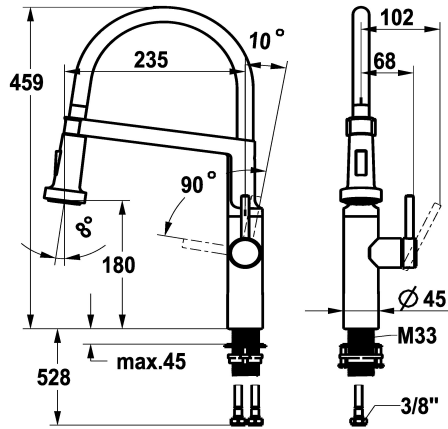

### KWC-No.

**125694**  
stainless steel, A 235, flexible connection hoses

- \* Lever mixer
- \* HighFlex patented spring hose technology
- \* Lever installation only possible on the right side
- Child safety: cold water flow in lever position towards the front
- \* TouchProtect - anti-scald protection thanks to the "double skin" principle
- \* Spray
  - SprayClean - easy to clean and actively prevents limescale buildup
  - Neoperl® Caché® SSR, swivelling jet regulator
  - PowerClean - needle spray mode, with automatic diverter reset

- \* EasyLock - a pull-out spray that easily slides back into place
- \* Swivel spout 360°
- \* OptimalSpace - ample space for washing or working
- \* KWC cartridge M 35 S
  - with ceramic discs
  - flow rate and temperature continuously variable
- \* Flexible connection hoses 3/8"
- \* QuickInstallation - Fastening via threaded connection with locking screws
- \* Mounting hole size ø35 mm

### Technical Data

Flow rate	8 l/min (3 bar)
Spray: Flow rate	6.4 l/min (3 bar)
Connection	Flexible connection hoses
Spout	swivel
Handling	side lever
Kitchenspray	Diverter spray
Color code	stainless steel
Installation type	Pillar installation
Faucet_typ	Lever mixer
Design	J-Spout
Measure Height	459
Acoustic group	I
Projection A	A 235
Energy label	A
Dimension Water outlet	180
material	stainless steel

Flow rate	8 l/min (3 bar)
Spray: Flow rate	6.4 l/min (3 bar)
Connection	Flexible connection hoses
Spout	swivel
Handling	side lever
Kitchenspray	Diverter spray
Color code	stainless steel
Installation type	Pillar installation
Faucet_typ	Lever mixer
Design	J-Spout
Measure Height	459
Acoustic group	I
Projection A	A 235
Energy label	A
Dimension Water outlet	180
material	stainless steel