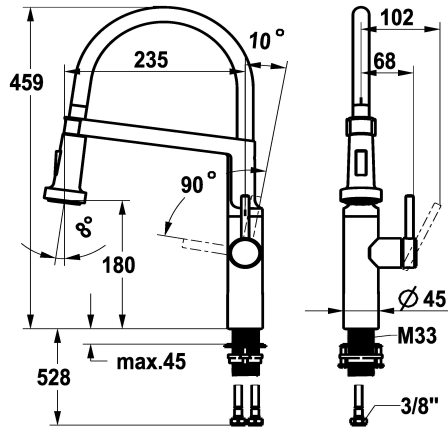

KWC BISTRO E Lever mixer – Kitchen

Modell-Linie: BISTRO E | 10.581.433.700FL
Taps | Manual taps

KWC-No.

125694
stainless steel, A 235, flexible connection hoses

- * Lever mixer
- * HighFlex patented spring hose technology
- * Lever installation only possible on the right side
- Child safety: cold water flow in lever position towards the front
- * TouchProtect - anti-scald protection thanks to the "double skin" principle
- * Spray
 - SprayClean - easy to clean and actively prevents limescale buildup
 - Neoperl® Caché® SSR, swivelling jet regulator
 - PowerClean - needle spray mode, with automatic diverter reset

- * EasyLock - a pull-out spray that easily slides back into place
- * Swivel spout 360°
- * OptimalSpace - ample space for washing or working
- * KWC cartridge M 35 S
 - with ceramic discs
 - flow rate and temperature continuously variable
- * Flexible connection hoses 3/8"
- * QuickInstallation - Fastening via threaded connection with locking screws
- * Mounting hole size ø35 mm

NEW

Technical Data

Flow rate	8 l/min (3 bar)
Spray: Flow rate	6.4 l/min (3 bar)
Connection	Flexible connection hoses
Spout	swivel
Handling	side lever
Kitchenspray	Diverter spray
Color code	stainless steel
Installation type	Pillar installation
Faucet_typ	Lever mixer
Design	J-Spout
Dimension Height	459
Acoustic group	I
Projection A	A 235
Energy label	A
Dimension Water outlet	180
material	stainless steel

8 l/min (3 bar)
6.4 l/min (3 bar)
Flexible connection hoses
swivel
side lever
Diverter spray
stainless steel
Pillar installation
Lever mixer
J-Spout
459
I
A 235
A
180
stainless steel